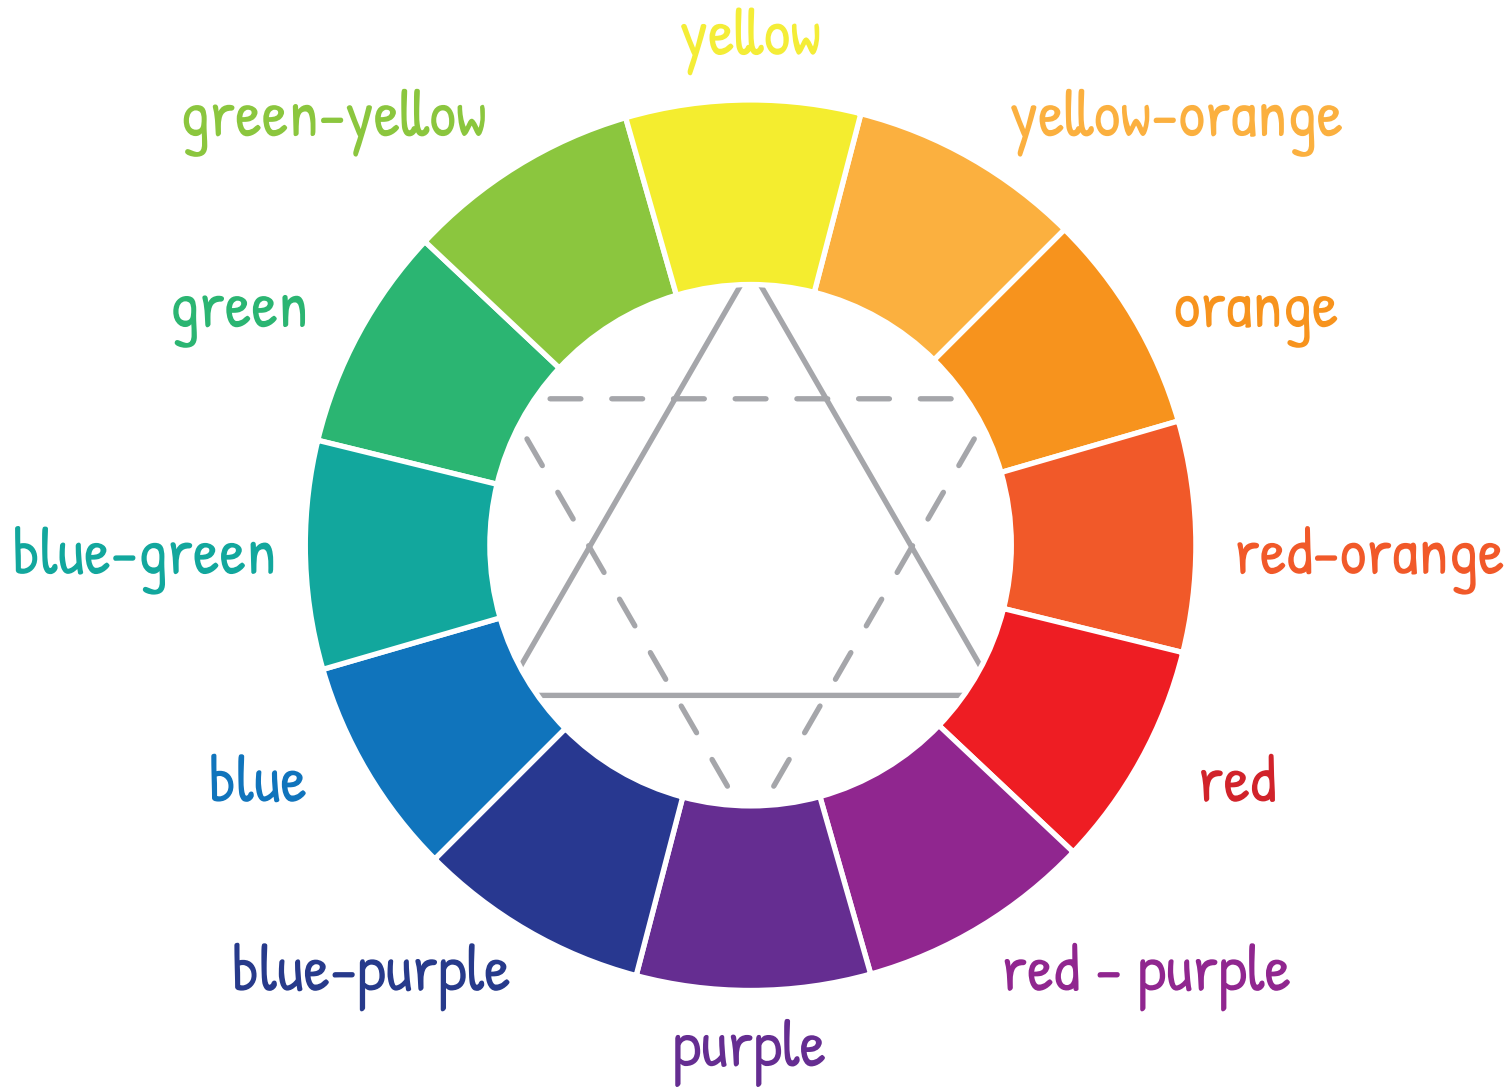

The Colour Wheel

PRIMARY

yellow
red
blue

SECONDARY

orange
purple
green

TERTIARY

yellow-orange
red-orange
red - purple
blue-purple
blue-green
green-yellow